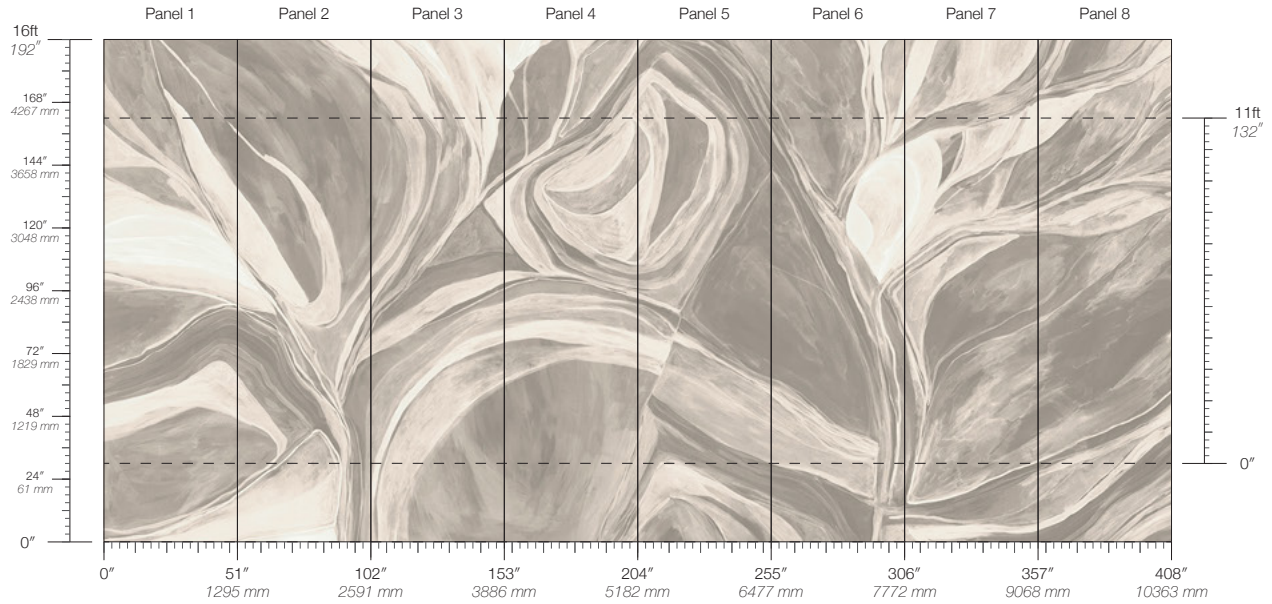

# Abstract Mirage

Suitable for residential and commercial projects

**COLOR**  
Mirage

**ITEM**  
4205

**CONTENT**  
Type II PVC-Free TPO

**PANEL WIDTH**  
51" / 1295 mm trimmed

**PANEL HEIGHT**  
132" / 3353 mm standard  
192" / 4877 mm extended

**DISCLAIMER**  
Panel maps represent mural  
artwork only. Reference the  
physical sample for color  
and texture.